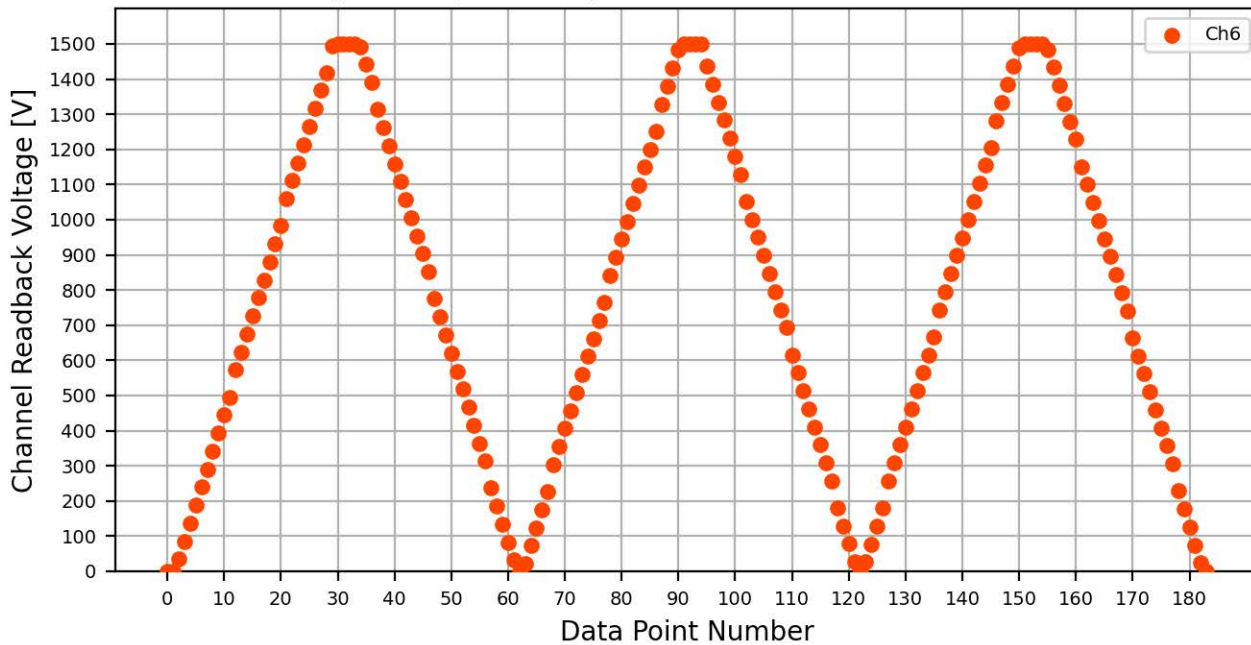

Voltage Ramp Test (Python) Bd #064, Slot #12, Ch #7

Voltage Ramp Test (Python) Bd #064, Slot #12, Ch #6