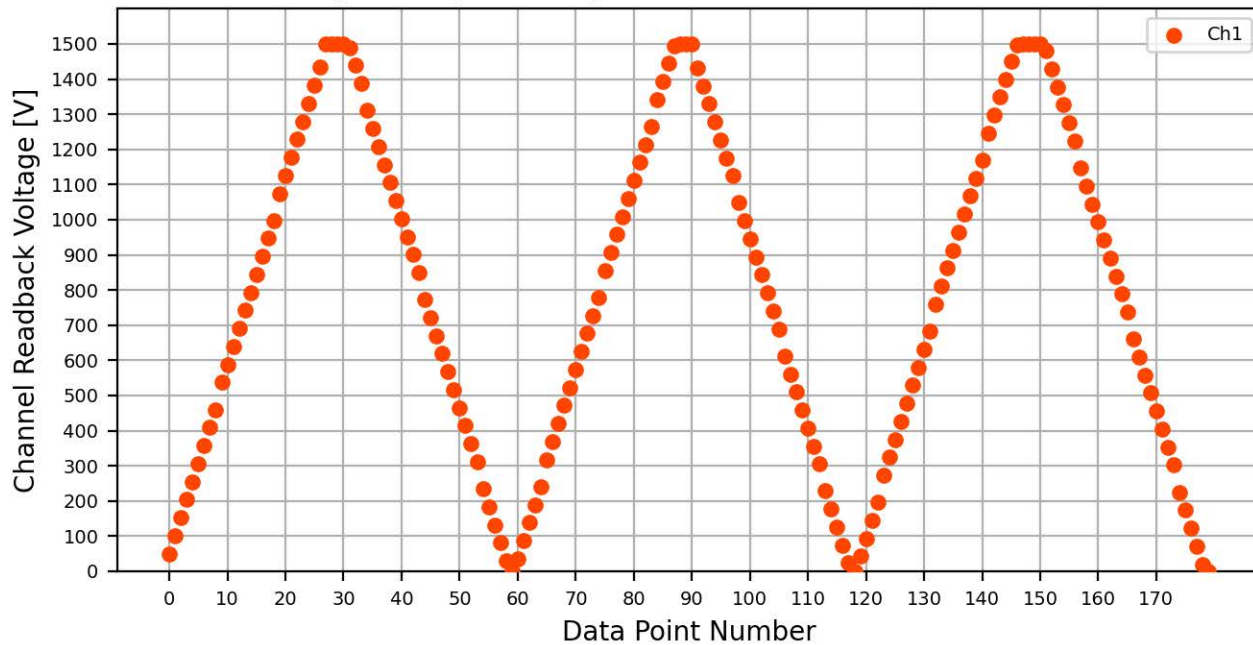

Voltage Ramp Test (Python) Bd #064, Slot #12, Ch #0

Voltage Ramp Test (Python) Bd #064, Slot #12, Ch #1

Voltage Ramp Test (Python) Bd #064, Slot #12, Ch #2

Voltage Ramp Test (Python) Bd #064, Slot #12, Ch #3