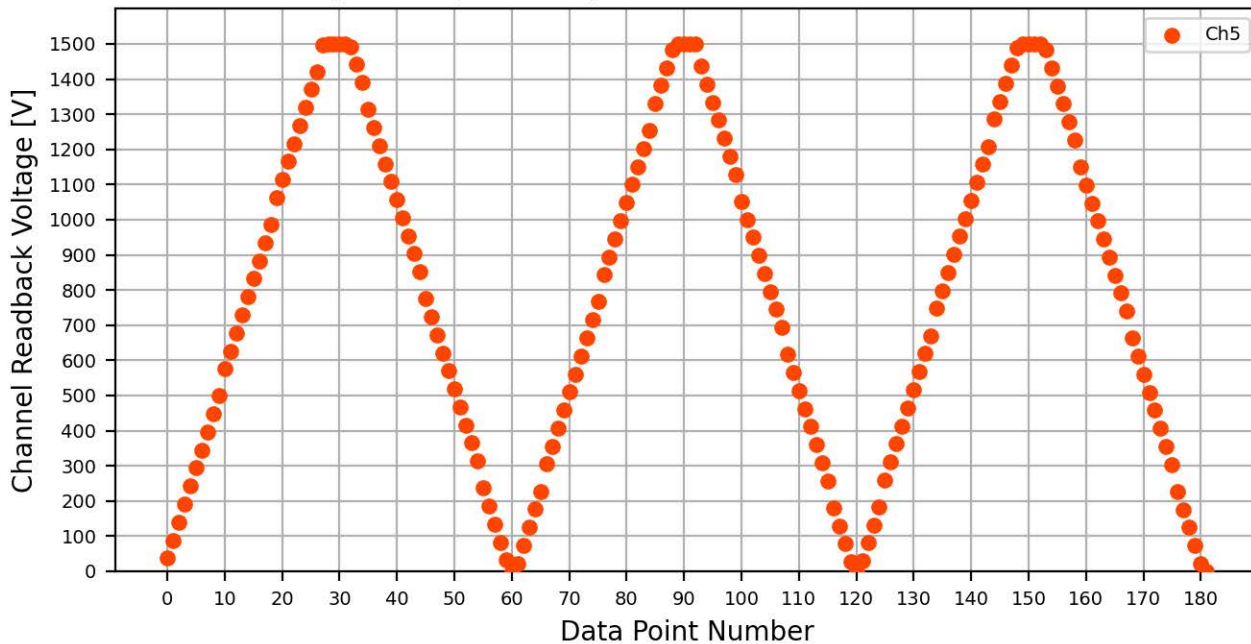

Voltage Ramp Test (Python) Bd #064, Slot #12, Ch #6

Voltage Ramp Test (Python) Bd #064, Slot #12, Ch #5