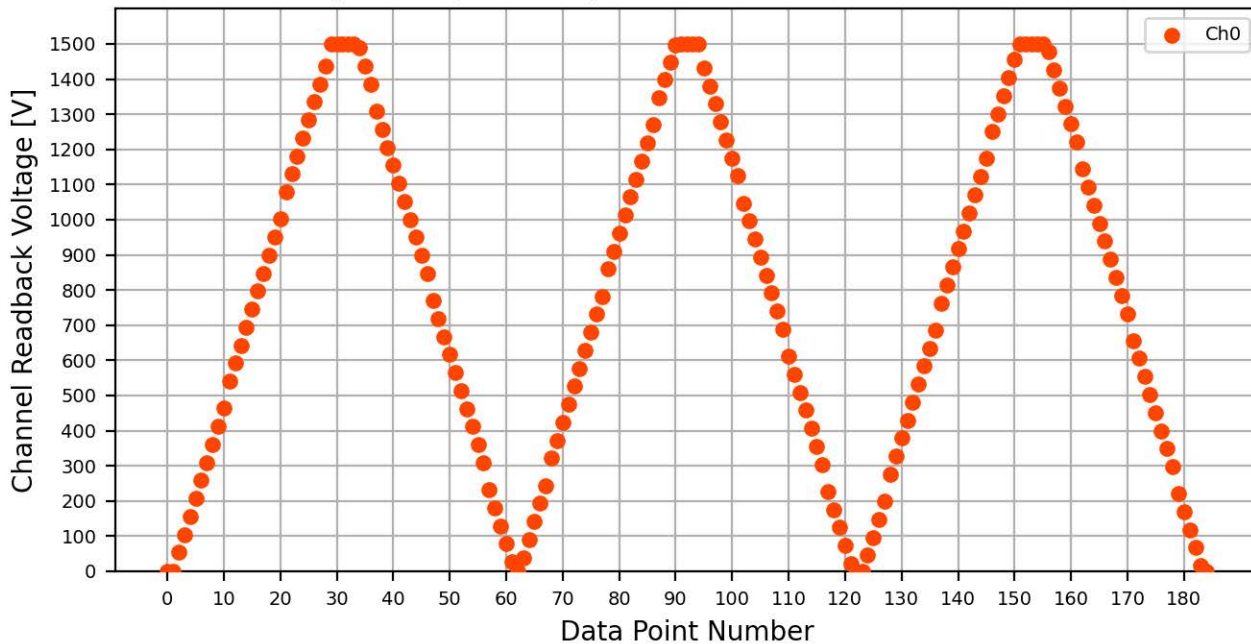

Voltage Ramp Test (Python) Bd #064, Slot #12, Ch #0

Voltage Ramp Test (Python) Bd #064, Slot #12, Ch #1

Voltage Ramp Test (Python) Bd #064, Slot #12, Ch #2

Voltage Ramp Test (Python) Bd #064, Slot #12, Ch #3