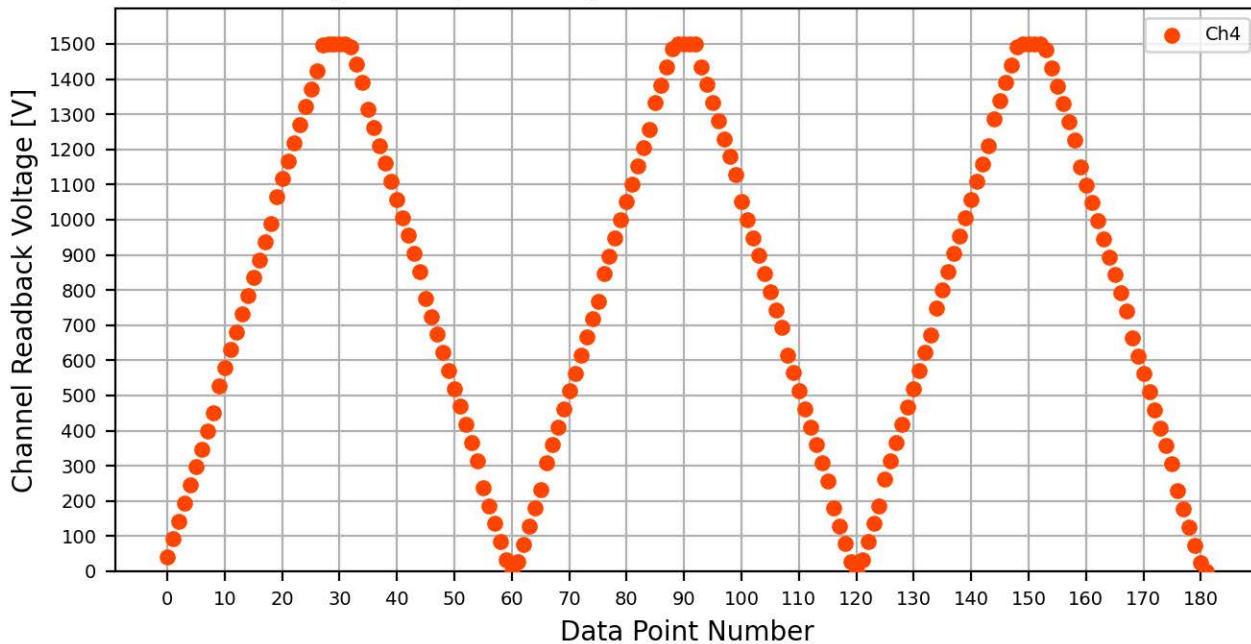

Voltage Ramp Test (Python) Bd #064, Slot #12, Ch #5

Voltage Ramp Test (Python) Bd #064, Slot #12, Ch #4