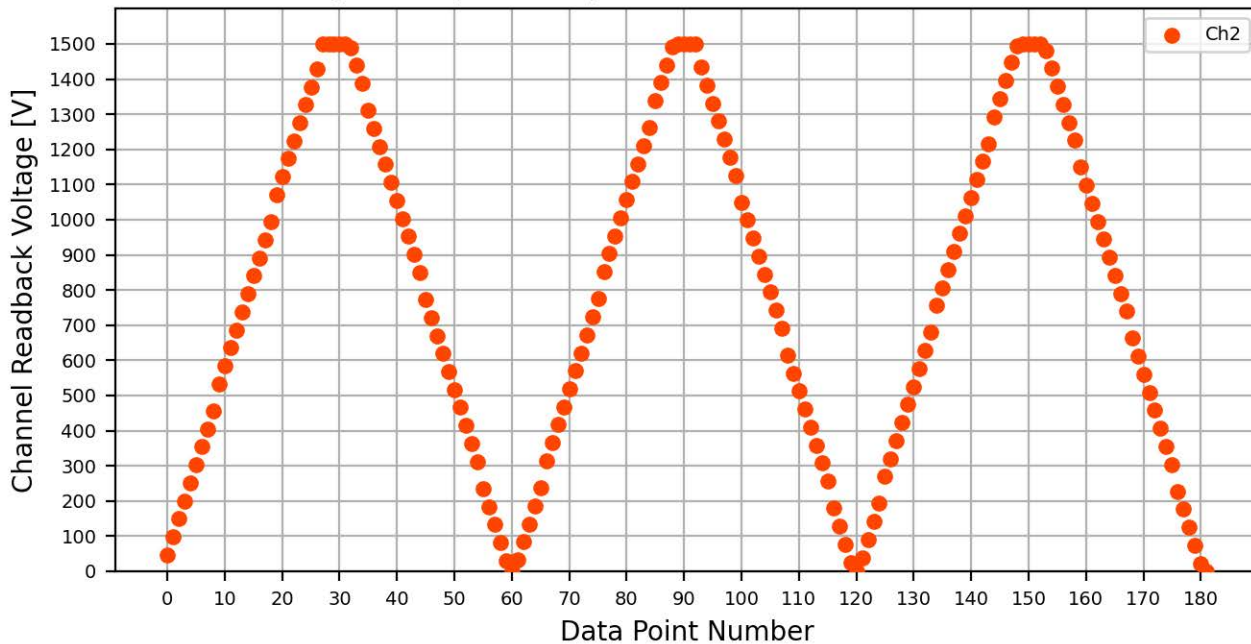

Voltage Ramp Test (Python) Bd #064, Slot #12, Ch #0

Voltage Ramp Test (Python) Bd #064, Slot #12, Ch #1

Voltage Ramp Test (Python) Bd #064, Slot #12, Ch #2

Voltage Ramp Test (Python) Bd #064, Slot #12, Ch #3