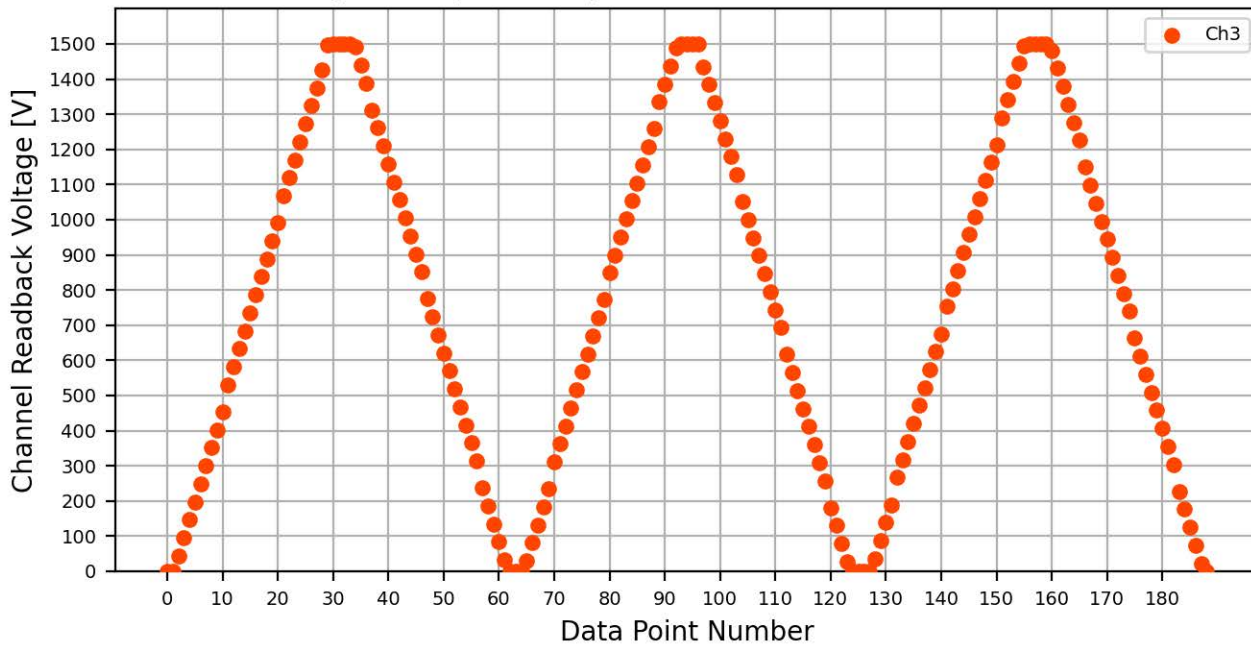

Voltage Ramp Test (Python) Bd #064, Slot #12, Ch #0

Voltage Ramp Test (Python) Bd #064, Slot #12, Ch #1

Voltage Ramp Test (Python) Bd #064, Slot #12, Ch #2

Voltage Ramp Test (Python) Bd #064, Slot #12, Ch #3